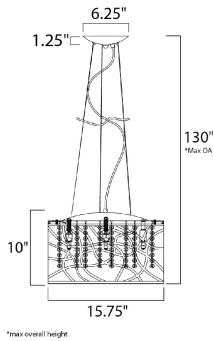

**MEASUREMENTS**

DIMENSION : 15.75" L x 15.75" W x 10" H  
 MAX OAH : 125" OAH  
 CANOPY : 6.25" W x 1.25" H  
 HANGING WEIGHT : 8.58 lb

**LAMPING**

INPUT VOLTAGE : 120V  
 LUMENS : 3,150 Rated (2,800 Del.)  
 BULB : 7 x 4W LED G9 , 28W Total  
 BULB INCLUDED : (Included)  
 DIMMABLE : Yes  
 CRI : 80+ CRI  
 COLOR\_TEMP : 3000K